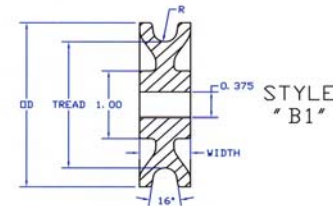

2 1/2" - 3-1/2" MD NYLON SHEAVES

Ship from stock

Molded from MD Nylon

6:1 Weight Savings over a Steel Sheave

Bronze bushings are designed for high load and medium speed.

Oil-impregnated for permanent self lubrication

Excellent Impact and Abrasion Resistance

Style "A" Solid Sheaves w/Bushings

Item #	Maximum Cable Size	OD	Tread Diameter	Bushing Bore	Sheave Width	Groove Radius "R"	Weight Lbs	Sell Price
104000	3/32	2.50	2.20	1/4	1/4	0.050	0.7	\$ 14.45
104001	3/32	2.50	2.20	5/16	1/4	0.050	0.7	\$ 15.15
104002	3/32	2.50	2.20	3/8	1/4	0.050	0.7	\$ 16.25
104003	3/32	2.50	2.20	1/2	1/4	0.050	0.7	\$ 15.90

Style "B1" Relieved Sheaves w/Bushings

Item #	Maximum Cable Size	OD	Tread Diameter	Bushing Bore	Sheave Width	Groove Radius "R"	Weight Lbs	Sell Price
104032	5/16	2-7/16	1.88	1/4	11/16	0.160	1.3	\$ 14.40
104033	5/16	2-7/16	1.88	3/8	11/16	0.160	1.3	\$ 16.95
104034	5/16	2-7/16	1.88	1/2	11/16	0.160	1.3	\$ 17.25
104043	3/8	3.00	2.56	3/8	5/8	0.190	1.5	\$ 17.10
104044	3/8	3.00	2.56	1/2	5/8	0.190	1.5	\$ 17.10

STYLE "C"

Style "C" Ribbed Sheaves w/Bushings

Item #	Maximum Cable Size	OD	Tread Diameter	Bushing Bore	Sheave Width	Groove Radius "R"	Weight Lbs	Sell Price
104035	5/16	5.50	4-5/8	3/8	5/8	0.170	4.3	\$ 25.50
104036	5/16	5.50	4-5/8	1/2	5/8	0.170	4.3	\$ 25.55
104037	5/16	5.50	4-5/8	5/8	5/8	0.170	4.3	\$ 26.65
104038	5/16	5.50	4-5/8	3/4	5/8	0.170	4.3	\$ 27.75
104039	5/16	6.00	5-1/4	3/8	5/8	0.170	5.9	\$ 28.75
104040	5/16	6.00	5-1/4	1/2	5/8	0.170	5.9	\$ 28.85
104041	5/16	6.00	5-1/4	5/8	5/8	0.170	5.9	\$ 29.90
104042	5/16	6.00	5-1/4	3/4	5/8	0.170	5.9	\$ 31.00
104045	3/8	6.00	5-1/8	3/8	5/8	0.200	5.6	\$ 27.10
104046	3/8	6.00	5-1/8	1/2	5/8	0.200	5.6	\$ 27.10
104047	3/8	6.00	5-1/8	5/8	5/8	0.200	5.6	\$ 28.25
104048	3/8	6.00	5-1/8	3/4	5/8	0.200	5.6	\$ 29.30