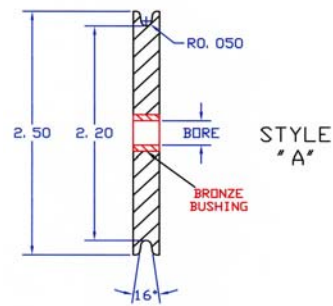

2 1/2" - 3-1/2" MD NYLON SHEAVES

Ship from stock

Molded from MD Nylon

6:1 Weight Savings over a Steel Sheave

Bronze bushings are designed for high load and medium speed.

Oil-impregnated for permanent self lubrication

Excellent Impact and Abrasion Resistance

Style "A" Solid Sheaves w/Bushings

Item #	Maximum Cable Size	OD	Tread Diameter	Bushing Bore	Sheave Width	Groove Radius "R"	Weight Lbs	Sell Price
104000	3/32	2.50	2.20	1/4	1/4	0.050	0.7	\$ 14.45
104001	3/32	2.50	2.20	5/16	1/4	0.050	0.7	\$ 15.15
104002	3/32	2.50	2.20	3/8	1/4	0.050	0.7	\$ 16.25
104003	3/32	2.50	2.20	1/2	1/4	0.050	0.7	\$ 15.90

Style "B1" Relieved Sheaves w/Bushings

Item #	Maximum Cable Size	OD	Tread Diameter	Bushing Bore	Sheave Width	Groove Radius "R"	Weight Lbs	Sell Price
104032	5/16	2-7/16	1.88	1/4	11/16	0.160	1.3	\$ 14.40
104033	5/16	2-7/16	1.88	3/8	11/16	0.160	1.3	\$ 16.95
104034	5/16	2-7/16	1.88	1/2	11/16	0.160	1.3	\$ 17.25
104043	3/8	3.00	2.56	3/8	5/8	0.190	1.5	\$ 17.10
104044	3/8	3.00	2.56	1/2	5/8	0.190	1.5	\$ 17.10

STYLE "C"

Style "C" Ribbed Sheaves w/Bushings

Item #	Maximum Cable Size	OD	Tread Diameter	Bushing Bore	Sheave Width	Groove Radius "R"	Weight Lbs	Sell Price
104035	5/16	5.50	4-5/8	3/8	5/8	0.170	4.3	\$ 25.50
104036	5/16	5.50	4-5/8	1/2	5/8	0.170	4.3	\$ 25.55
104037	5/16	5.50	4-5/8	5/8	5/8	0.170	4.3	\$ 26.65
104038	5/16	5.50	4-5/8	3/4	5/8	0.170	4.3	\$ 27.75
104039	5/16	6.00	5-1/4	3/8	5/8	0.170	5.9	\$ 28.75
104040	5/16	6.00	5-1/4	1/2	5/8	0.170	5.9	\$ 28.85
104041	5/16	6.00	5-1/4	5/8	5/8	0.170	5.9	\$ 29.90
104042	5/16	6.00	5-1/4	3/4	5/8	0.170	5.9	\$ 31.00
104045	3/8	6.00	5-1/8	3/8	5/8	0.200	5.6	\$ 27.10
104046	3/8	6.00	5-1/8	1/2	5/8	0.200	5.6	\$ 27.10
104047	3/8	6.00	5-1/8	5/8	5/8	0.200	5.6	\$ 28.25
104048	3/8	6.00	5-1/8	3/4	5/8	0.200	5.6	\$ 29.30