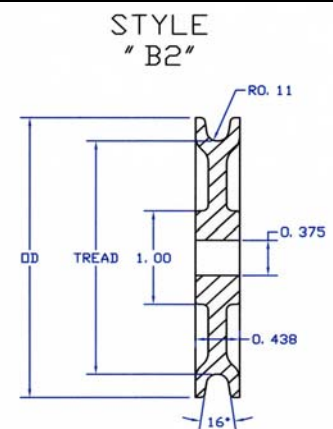

2 1/2" - 3-1/2" MD NYLON SHEAVES

Ship from stock

Molded from MD Nylon

6:1 Weight Savings over a Steel Sheave

Bronze bushings are designed for high load and medium speed.

Oil-impregnated for permanent self lubrication

Excellent Impact and Abrasion Resistance

Style "A" Solid Sheaves w/Bushings

Item #	Maximum Cable Size	OD	Tread Diameter	Bushing Bore	Sheave Width	Groove Radius "R"	Weight Lbs	Sell Price
104000	3/32	2.50	2.20	1/4	1/4	0.050	0.7	\$ 14.45
104001	3/32	2.50	2.20	5/16	1/4	0.050	0.7	\$ 15.15
104002	3/32	2.50	2.20	3/8	1/4	0.050	0.7	\$ 16.25
104003	3/32	2.50	2.20	1/2	1/4	0.050	0.7	\$ 15.90

Style "B1" Relieved Sheaves w/Bushings

Item #	Maximum Cable Size	OD	Tread Diameter	Bushing Bore	Sheave Width	Groove Radius "R"	Weight Lbs	Sell Price
104032	5/16	2-7/16	1.88	1/4	11/16	0.160	1.3	\$ 14.40
104033	5/16	2-7/16	1.88	3/8	11/16	0.160	1.3	\$ 16.95
104034	5/16	2-7/16	1.88	1/2	11/16	0.160	1.3	\$ 17.25
104043	3/8	3.00	2.56	3/8	5/8	0.190	1.5	\$ 17.10
104044	3/8	3.00	2.56	1/2	5/8	0.190	1.5	\$ 17.10

Style "B2" Relieved Sheaves w/Bushings

Item #	Maximum Cable Size	OD	Tread Diameter	Bushing Bore	Sheave Width	Groove Radius "R"	Weight Lbs	Sell Price
104004	3/16	2-1/2	2.00	1/4	7/16	0.110	0.9	\$ 10.15
104005	3/16	2-1/2	2.00	5/16	7/16	0.110	0.9	\$ 13.65
104006	3/16	2-1/2	2.00	3/8	7/16	0.110	0.9	\$ 14.35
104007	3/16	2-1/2	2.00	1/2	7/16	0.110	0.9	\$ 14.05
104008	3/16	3.00	2.50	1/4	7/16	0.110	1.2	\$ 14.05
104009	3/16	3.00	2.50	5/16	7/16	0.110	1.2	\$ 14.80
104010	3/16	3.00	2.50	3/8	7/16	0.110	1.2	\$ 15.50
104011	3/16	3.00	2.50	1/2	7/16	0.110	1.2	\$ 15.20
104012	3/16	3-1/2	3.00	1/4	7/16	0.110	1.4	\$ 15.25
104013	3/16	3-1/2	3.00	5/16	7/16	0.110	1.4	\$ 16.00
104014	3/16	3-1/2	3.00	3/8	7/16	0.110	1.4	\$ 16.65
104015	3/16	3-1/2	3.00	1/2	7/16	0.110	1.4	\$ 16.40